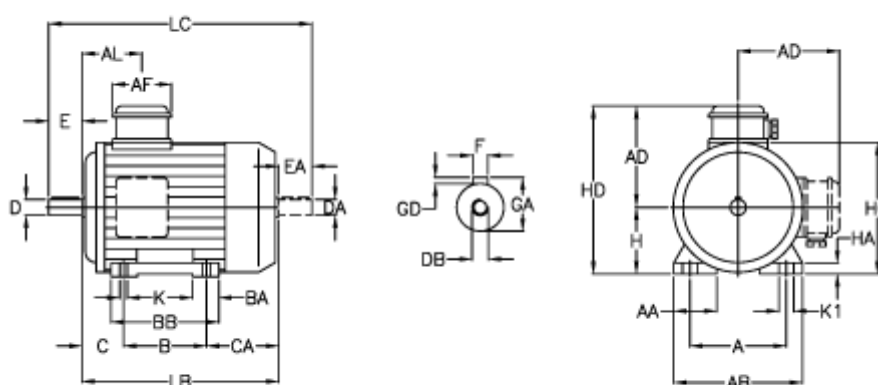

Article number: 25230007521201

Description: ICME IE3 Three-phase motor TPE71A2-2 0,75KW
2800 rpm 230-400V 50HZ IP55 B3

Measures

A = 112	BA = 22	EA = 30	K = 7
A/F = 70	BB H7 = 109	F = 5	K1 = 17
AA = 30	C = 45	GA = 16	L = 247
AB = 144	CA = 86	GD = 5	LB = 217
AC = 137	D = 14	H = 71	LC = 281
AD = 107	DA = 14	HA = 12	
AL = 76	DB = M5	HC = 143	
B = 90	E = 30	HD = 178	